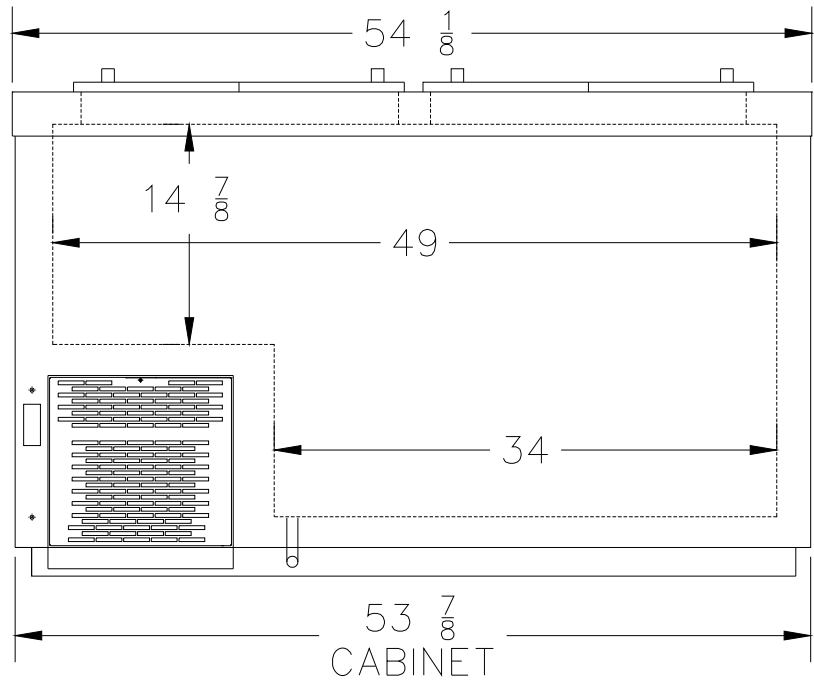

419-898-3305

www.cnelson.com .sales@cnelson.com
265 N. Lake Winds Parkway
Oak Harbor, OH 43449, U.S.A.
Anytime, Anywhere

Specs	BS2	BS4
Ship Wt	175	240
CuFt Capacity	4.8	10.5
#Facing	2	6
Total Tubs	3	10
Comp R290	DLE4CN	DLE4CN
Amps	5	5
Electric Options	115v	or 220/230

BS4

BS2