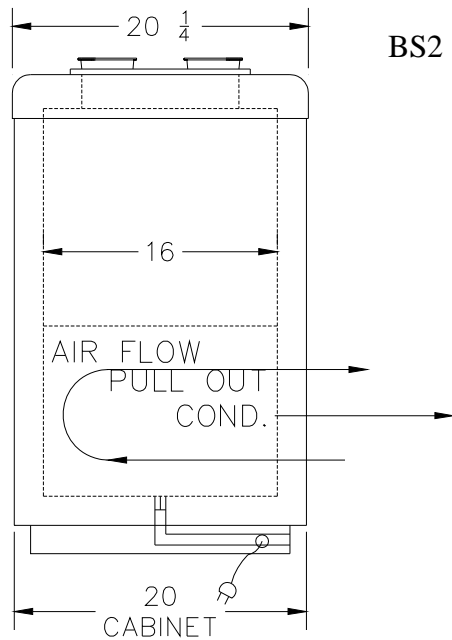

419-898-3305

www.cnelson.com .sales@cnelson.com
265 N. Lake Winds Parkway
Oak Harbor, OH 43449, U.S.A.
Anytime, Anywhere

Specs	BS2	BS4
Ship Wt	175	240
CuFt Capacity	4.8	10.5
#Facing	2	6
Total Tubs	3	10
Comp R290	DLE4CN	DLE4CN
Amps	5	5
Electric Options	115v	or 220/230

BS4

BS2