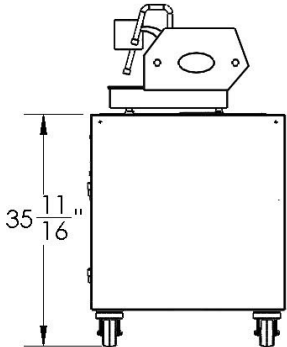

C. NELSON MANUFACTURING COMPANY, INC. WWW.CNELSON.COM .. SALES@CNELSON.COM 419-898-3305

DWG# 645 COFFEE CART
Espresso Machine sold by others