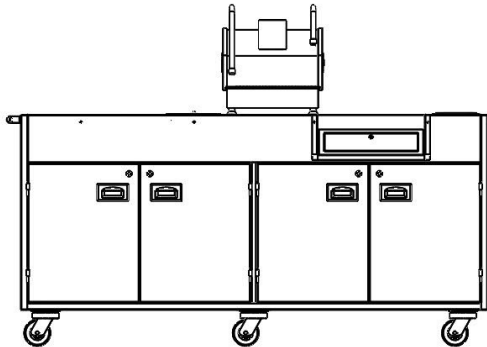

C. NELSON MANUFACTURING COMPANY, INC. WWW.CNELSON.COM .. SALES@CNELSON.COM 419-898-3305

DWG# 645 COFFEE CART
Espresso Machine sold by others