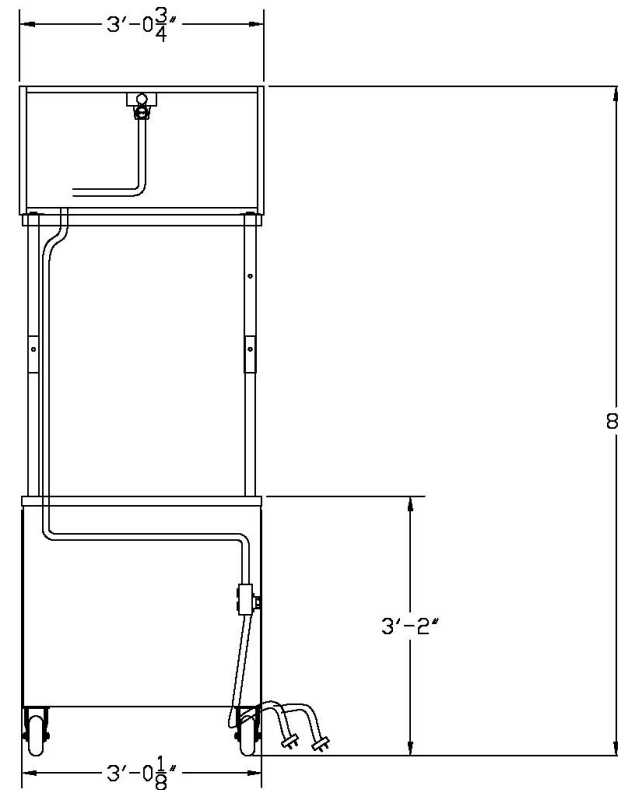

C. NELSON MANUFACTURING COMPANY, INC.

WWW.CNELSON.COM .. SALES@CNELSON.COM

419-898-3305 X 201

CART ALL SS CONSTRUCTION

OVERHEAD CANOPY
ALUMINUM AND STAINLESS

| | | | |
|-------------------------|-----------|----------------|------------|
| REV. | | C. NELSON MFG. | |
| TITLE: OVERALL SKEMATIC | | | |
| USED ON: JJ MODEL 326 | | | 1 OF 1 |
| DWN. BY: DTR | PART NO.: | JJ 326 | REV. NR |
| DATE: 01/3/04 | | | |
| SCALE: AUTO | | | |