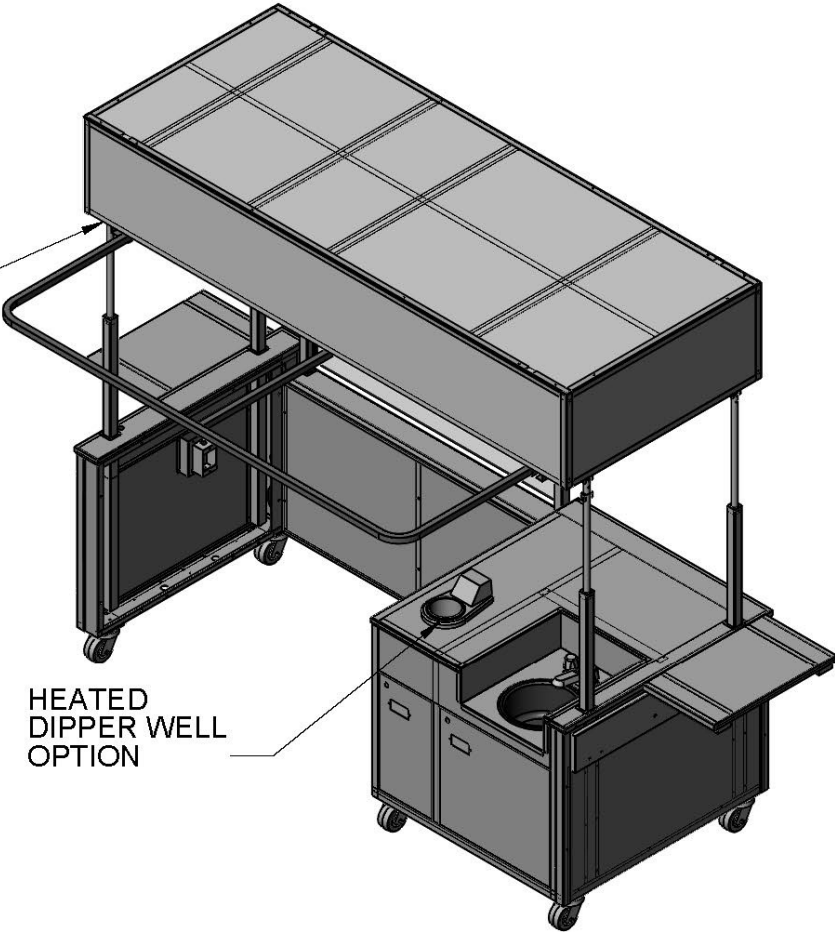

We stock the JJ326 and offer a smaller cart, too. Model JJ326, also known as a Pretzel Cart, includes a power outlet and a light in the canopy. JJ326 can be used with any aftermarket pretzel warmer, pizza warmer, cotton candy machine, popcorn popper, coffee and the list is endless. Printed graphics are an option.

Self-contained sinks are available with a single hand washing bowl, as a 3 bowl utensil washing station, or a combination of both. Customer sizes are available.

We build many custom made to order stainless carts like the coffee cart shown on the following pages.

CANOPY LIGHT SWITCH THIS CORNER

HEATED DIPPER WELL OPTION

DWG# 637 POCKET KIOSK WITH FULL SINK AND DIPPER-WELL, DISTRIBUTED ELECTRICITY AND LIGHTED OVERHEAD CANOPY , FOLD DOWN SHELVES AND CUSTOM GRAPHICS