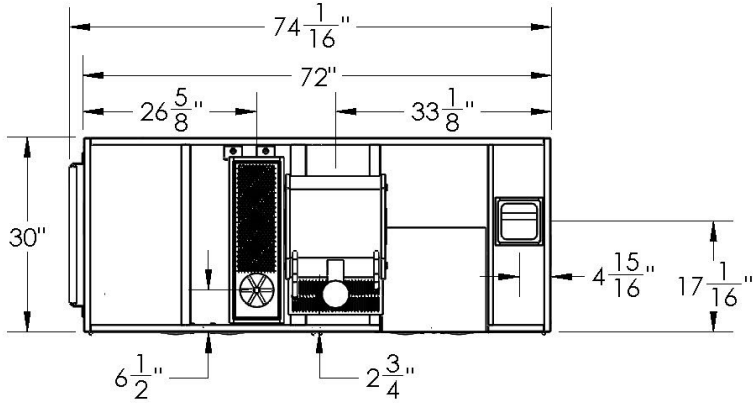

C. NELSON MANUFACTURING COMPANY, INC. WWW.CNELSON.COM .. SALES@CNELSON.COM 419-898-3305

DWG# 645 COFFEE CART
Espresso Machine sold by others