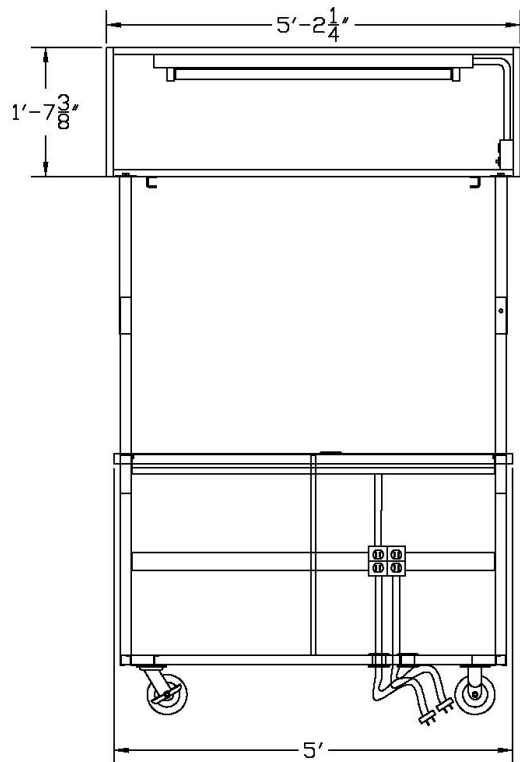

C. NELSON MANUFACTURING COMPANY, INC.

WWW.CNELSON.COM .. SALES@CNELSON.COM

419-898-3305 X 201

CART ALL SS CONSTRUCTION

OVERHEAD CANOPY
ALUMINUM AND STAINLESS

| | | | |
|-------------------------|-----------|----------------|------------|
| REV. | | C. NELSON MFG. | |
| TITLE: OVERALL SKEMATIC | | | |
| USED ON: JJ MODEL 326 | | | 1 OF 1 |
| DWN. BY: DTR | PART NO.: | JJ 326 | REV. NR |
| DATE: 01/3/04 | | | |
| SCALE: AUTO | | | |