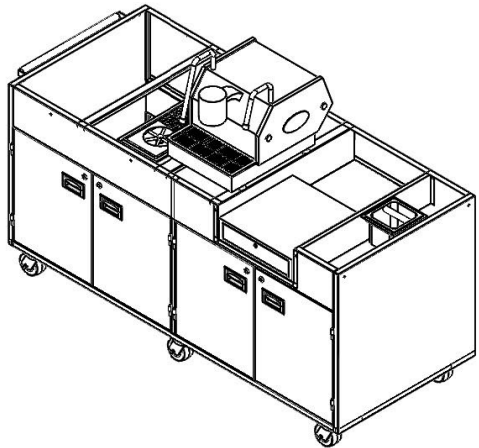

C. NELSON MANUFACTURING COMPANY, INC. WWW.CNELSON.COM .. SALES@CNELSON.COM 419-898-3305

DWG# 645 COFFEE CART
Espresso Machine sold by others