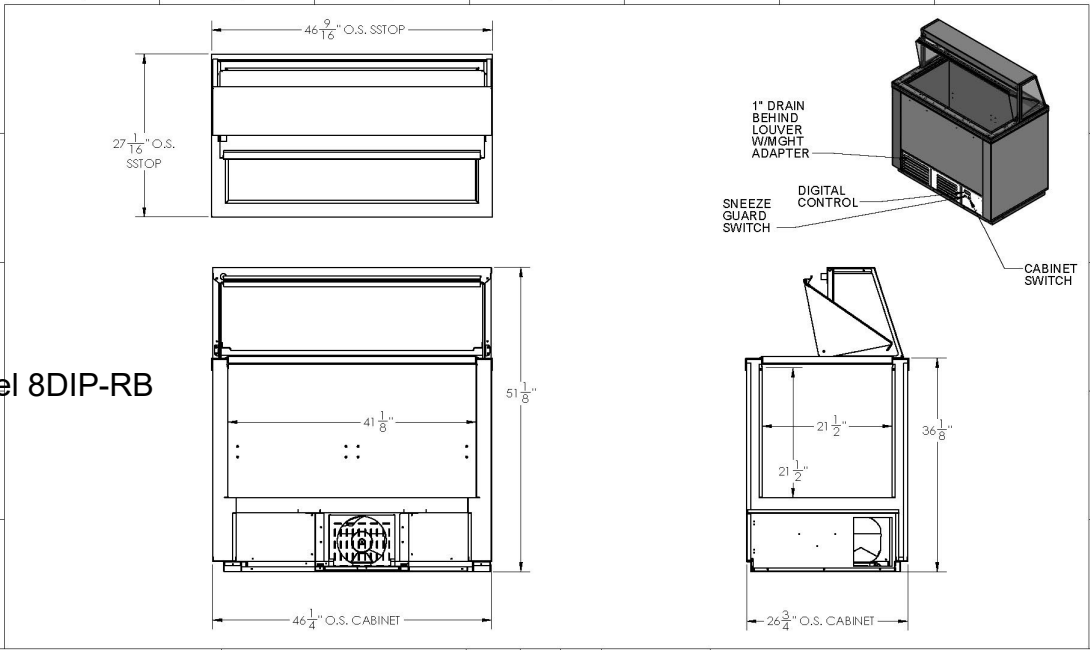

C. NELSON MFG. CO. INC.
419-898-3305 X 201
WWW.CNELSON.COM
SALES@CNELSON.COM

	8DIPRB & 8DIPHV-RB,	12DIP-RB & 12DIP-V-RB	16DIP-RB & 16DIPHV-RB
CAPACITY	8 3-GAL CANS	12 3-GAL CANS	16 3-GAL CANS
TEMP RANGE	-10 DEG F. TO +30 DEG F.	-10 DEG F. TO +30 DEG F.	-10 DEG F. TO +30 DEG F.
COMP. H.P.	NL 8.8 1/3 hp	NLE11 1/2 H.P.	SC15-CLX 5/8 H.P.
ELECTRICAL-STD OPTIONAL	115 V., 8 AMPS 220 V., 4 AMPS	115 V., 10 AMPS 220 V., 4 AMPS	115 V., 11 AMPS 220 V., 6 AMPS
REFRIGERANT	R290	R290	R45

Model 8DIP-RB