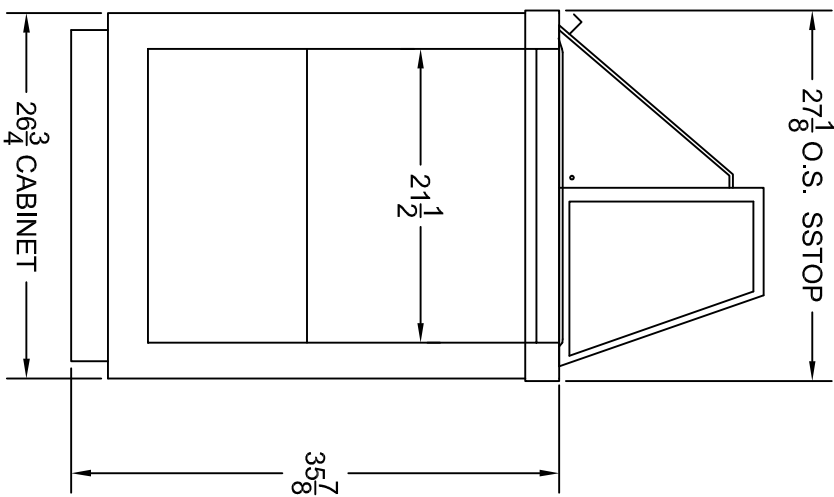

56 <sup>7</sup>/<sub>8</sub> O.S. SSTOP

"A" PAC 11-08-10 ADDED T-STAT LOCATION UPDATED LOUVER UPDATED LINER STEP			
REV.			
C. NELSON MFG.			
TITLE: 10-DIP			
USED ON:	FINISHED GOODS	1 OF 1	
DWN. BY:	PAC		
DATE:	03-15-10		
SCALE:	AUTO		
PART NO.:		10-DIP	REV. A