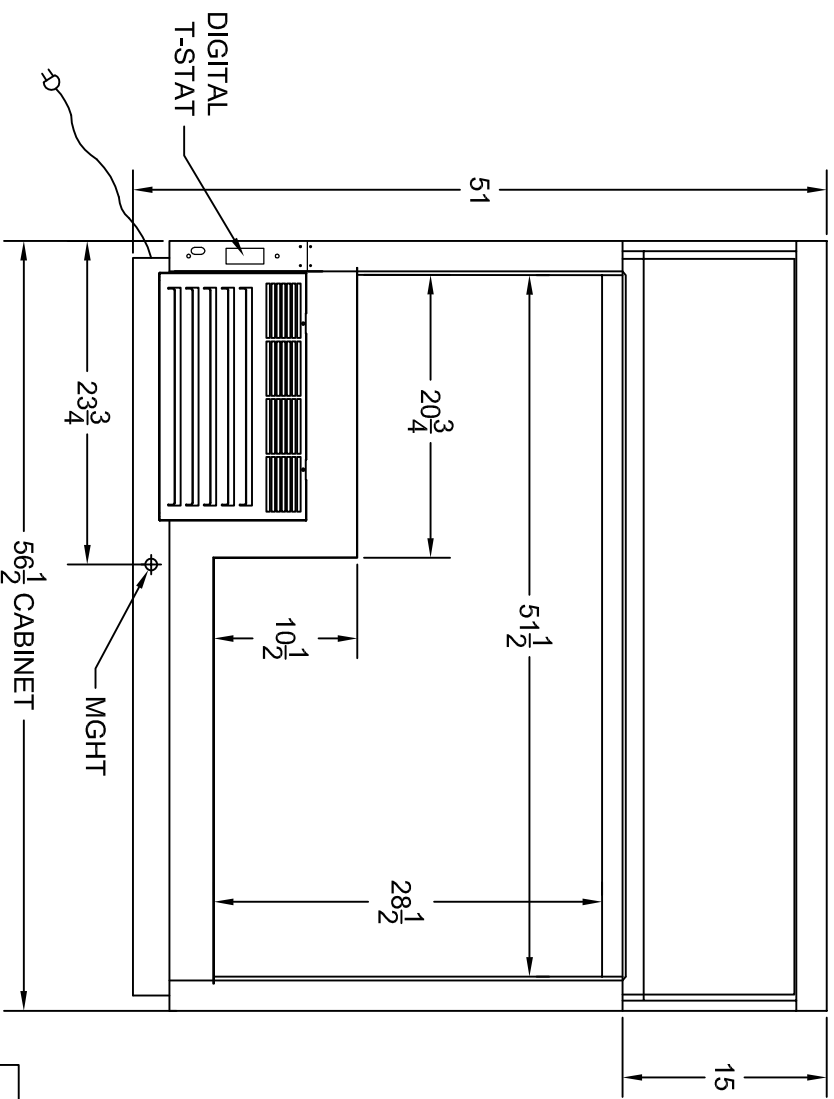

56 <sup>7</sup>/<sub>8</sub> O.S. SSTOP

"A" PAC 11-08-10 ADDED T-STAT LOCATION UPDATED LOUVER UPDATED LINER STEP			
REV.			
C. NELSON MFG.			
TITLE: 10-DIP			
USED ON:	FINISHED GOODS	1 OF 1	
DWN. BY:	PAC		
DATE:	03-15-10		
SCALE:	AUTO		
PART NO.:		10-DIP	REV. A