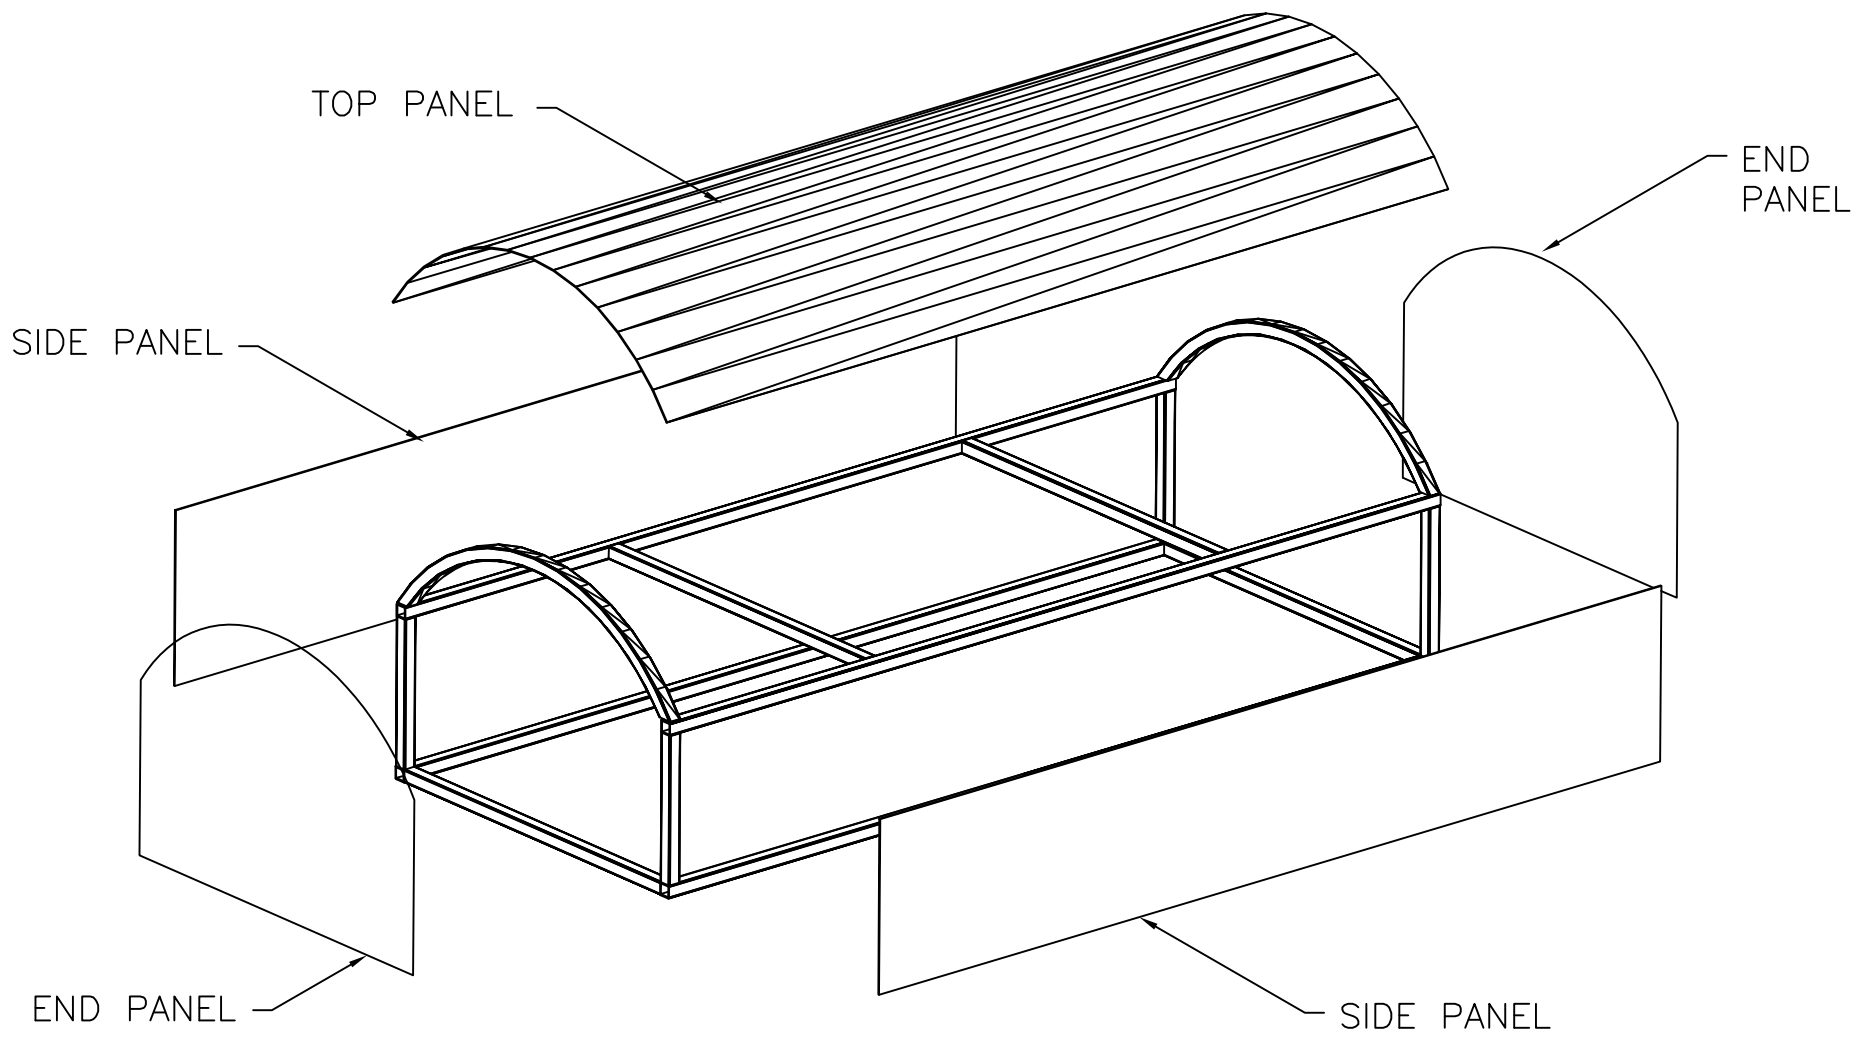

REV.	
C. NELSON MFG.	
TITLE: BD10CU CANOPY PANEL LAYOUT	
USED ON: BD10CU	2 OF 2
DWN. BY: DLB	PART NO.:BD10CU CANOPY PNLS
DATE: 03/13/07	
SCALE: AUTO	
	REV. NR

REV.	C. NELSON MFG.	
TITLE: BD10CU CANOPY PANELS EXPLODED		
USED ON: BD10CU		1 OF 2
DWN. BY: dlb	PART NO.:BD10CU CANOPY PNLS	REV.
DATE: 03/13/07		
SCALE: AUTO		