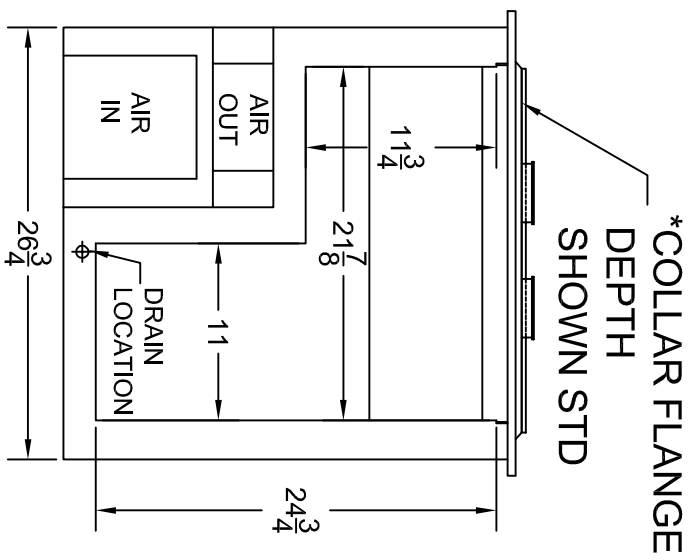

*NOTE:
SPECIAL COLLAR
MAYBE
REQ'D PER
COUNTER DESIGN

REV.	C. NELSON MFG.	
TITLE:	26.75 SQ DRDP-IN	
USED ON:	BD4DK-T	1 OF 1
DWN. BY:	JED	
DATE:	8-20-09	PART NO.: 191-B
SCALE:	AUTO	REV. NR