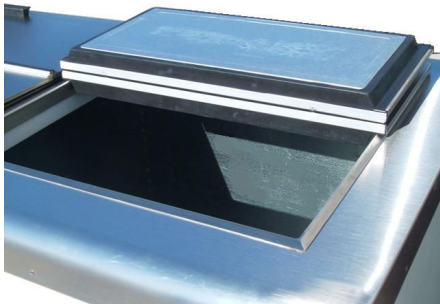

Features:

All Digital, All the Time. Electronic thermostats included in all Nelson dipping cabinets takes the guess work out of the perfect temperature setting.

Front Breathing cabinets allow for flexibility in proper placement in cabinetry or against a wall.

Permanent Stainless Steel Gaskets never need replaced.

SPECIFICATIONS:

- One piece 22 ga. 304 stainless steel, all corners welded (no corner pieces or raw edges, ever),
 - Galvanized steel reinforced sub-top beneath the stainless top,
 - Anti-condensate heater wires on galvanized sub-top to prevent condensation on cabinet top,
 - 24 ga stainless steel interior. Optional 22 ga. 304 stainless steel exterior,
 - Copper tubing cold wall type evaporator attached to liner wall,
 - Forced air condensing unit (clog free design on all BD models) on glide-out base for efficient operation and built-in applications,
 - Base of cabinet to be constructed of 16 ga. Galvanized steel,
 - Poured-in place urethane foam insulation with a minimum "K" factor of .13, Lids to be stainless steel top with poured urethane foam insulation and hinged in the center with rubber handles,
- Freezer lid gaskets to be of a molded, one piece, high impact grade ABS plastic, Cabinet to be equipped with a 7-ft power cord, 3 wire, grounded, dead front construction,
- Unit NSF & UL and/or ETL approved.