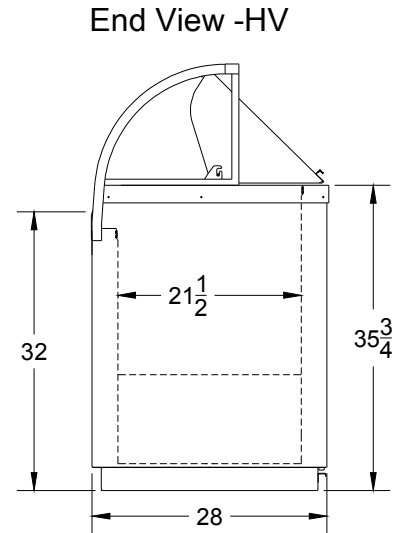

419-898-3305

www.cnelson.com. sales@cnelson.com  
 265 N. Lake Winds Parkway  
 Oak Harbor, OH 43449, U.S.A.  
 Anytime, Anywhere

Model 8DIP-HV

Model 12DIP-HV

SERVICE CORD  
 EXTENDS 7'  
 FROM BASE

Model 16DIP-HV

MODEL	8DIP-HV, 47"	12DIP-HV, 67"	16DIP-HV, 87"
CAPACITY	12 3-GAL CANS	20 3-GAL CANS	28 3-GAL CANS
FACINGS	8 FACINGS	12 FACINGS	16 FACINGS
TEMP RANGE	-10 DEG F. TO +30 DEG F.	-10 DEG F. TO +30 DEG F.	-10 DEG F. TO +30 DEG F.
COMP. H.P.	1/3 H.P.	3/4 H.P.	3/4 H.P.
ELECTRICAL-STD OPTIONAL	115 V., 8 AMPS 220 V., 4 AMPS	115 V., 10 AMPS 220 V., 4 AMPS	115 V., 10 AMPS 220 V., 6 AMPS
REFRIGERANT	R404a	R404a	R404a