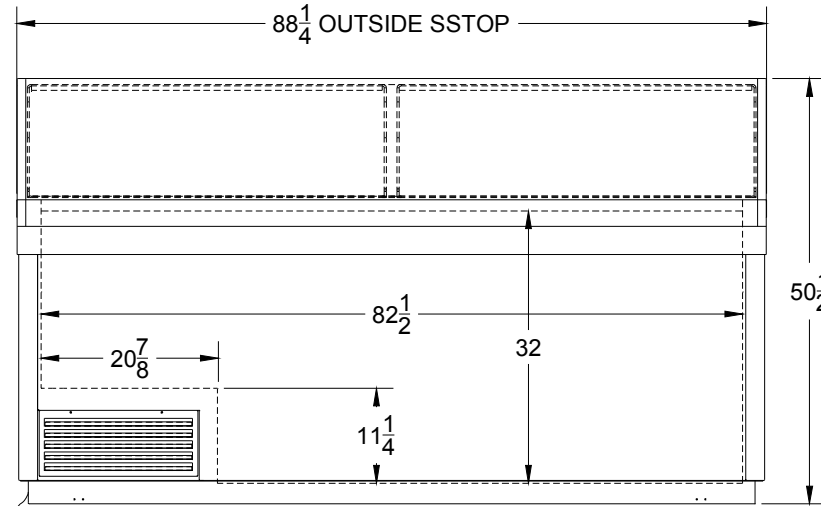

419-898-3305

www.cnelson.com. sales@cnelson.com  
 265 N. Lake Winds Parkway  
 Oak Harbor, OH 43449, U.S.A.  
 Anytime, Anywhere

Model 8DIP-HV

Model 12DIP-HV

SERVICE CORD  
 EXTENDS 7'  
 FROM BASE

Model 16DIP-HV

MODEL	8DIP-HV, 47"	12DIP-HV, 67"	16DIP-HV, 87"
CAPACITY	12 3-GAL CANS	20 3-GAL CANS	28 3-GAL CANS
FACINGS	8 FACINGS	12 FACINGS	16 FACINGS
TEMP RANGE	-10 DEG F. TO +30 DEG F.	-10 DEG F. TO +30 DEG F.	-10 DEG F. TO +30 DEG F.
COMP. H.P.	1/3 H.P.	3/4 H.P.	3/4 H.P.
ELECTRICAL-STD OPTIONAL	115 V., 8 AMPS 220 V., 4 AMPS	115 V., 10 AMPS 220 V., 4 AMPS	115 V., 10 AMPS 220 V., 6 AMPS
REFRIGERANT	R404a	R404a	R404a