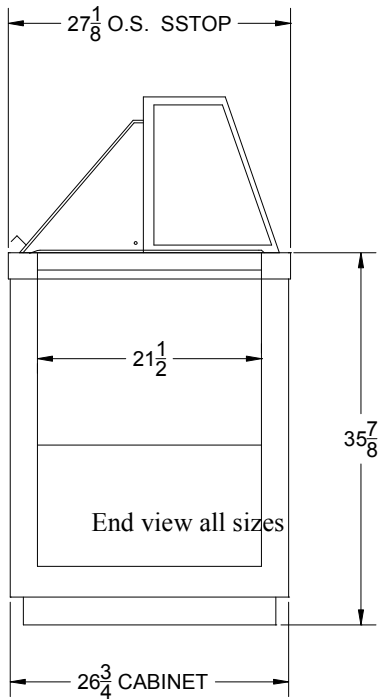

SPECS AND FEATURES FOR DISPLAY DIPPING CABINETS

- EXTERIOR WHITE ENAMEL STEEL
- INTERIOR STAINLESS STEEL
- NSF & ETL LISTED
- GLASS CANOPY CONSTRUCTION
- PTEG LIFT LIDS
- LED LIGHTS
- COLD WALL EVAPORATORS
- MANUAL DEFROST

MODEL	4DIP, 27"	6DIP, 37"	8DIP, 47"	12DIP, 67"	16DIP, 87"
CAPACITY	4 3-GAL CANS	8 3-GAL CANS	12 3-GAL CANS	20 3-GAL CANS	28 3-GAL CANS
FACINGS	4 FACINGS	6 FACINGS	8 FACINGS	12 FACINGS	16 FACINGS
TEMP RANGE	-10 DEG F. TO +30 DEG F.	-10 DEG F. TO +30 DEG F.	-10 DEG F. TO +30 DEG F.	-10 DEG F. TO +30 DEG F.	-10 DEG F. TO +30 DEG F.
COMP. H.P.	1/5 H.P.	1/3 H.P.	1/3 H.P.	5/8 H.P.	3/4 H.P.
ELECTRICAL-STD OPTIONAL	115 V., 8 AMPS 220 V., 4 AMPS	115 V., 8 AMPS 220 V., 4 AMPS	115 V., 8 AMPS 220 V., 4 AMPS	115 V., 8 AMPS 220 V., 4 AMPS	115 V., 10 AMPS 220 V., 6 AMPS
REFRIGERANT	R404a	R404a	R404a	R404a	R404a