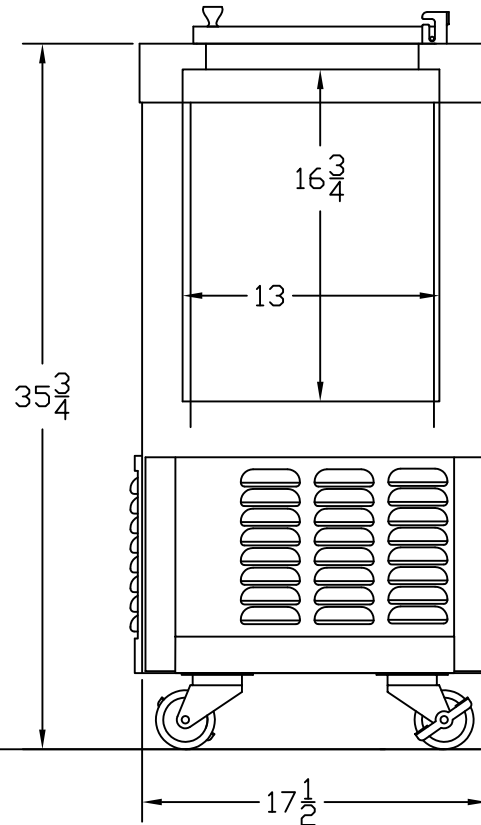

3" CASTERS

A JED 06-09-08 CHANGED LENGTH TO 17.5, THEN COOLER HEIGHT TO 16.75, CHANGED LOVERS AND SWITCH

REV.

C. NELSON MFG.

TITLE: BS-1RB

USED ON: BS-1 RB

1 OF 1

DWN. BY: PAC
DATE: 09/18/06
SCALE: AUTO

PART NO.: 144

REV.
NR