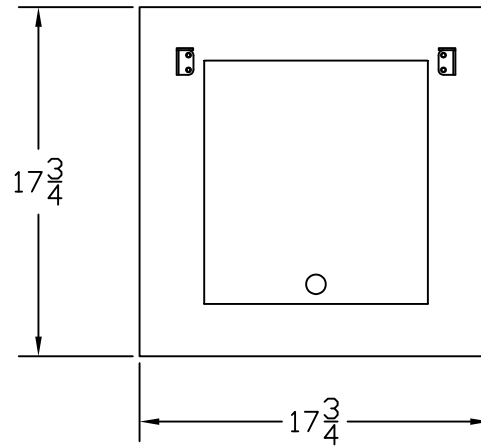

3" CASTERS

A JED 06-09-08 CHANGED LENGTH TO 17.5, THEN COOLER HEIGHT TO 16.75, CHANGED LOVERS AND SWITCH

REV.

C. NELSON MFG.

TITLE: BS-1RB

USED ON: BS-1 RB

1 OF 1

DWN. BY: PAC
DATE: 09/18/06
SCALE: AUTO

PART NO.: 144

REV.
NR