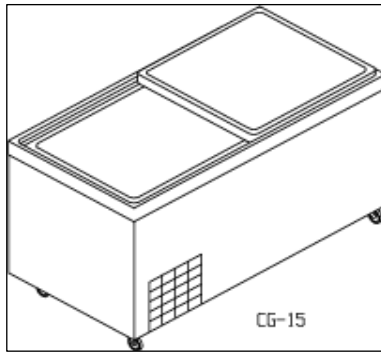

# C. Nelson Mfg. Co.

Price List Nbr 110b, Page 6  
Visual Dipping Cabinets

**Last updated 8/08**

Product Number	Type	Description	Enamel	Stainless Steel Exterior	Stainless Interior & Exterior	Ship Wt.
CG-9	Slide-Topper	8.5 cu.ft slide top merchandising cabinet, stainless in & out, 3" casters standard, glass or optional stainless steel sliding lids (9) 3-gal tubs or 180 pints.			\$ 3,780	365 lbs
CG-15	Slide-Topper	14 cu.ft 16 total 3-gal cans or 330 pints			\$ 4,180	410 lbs