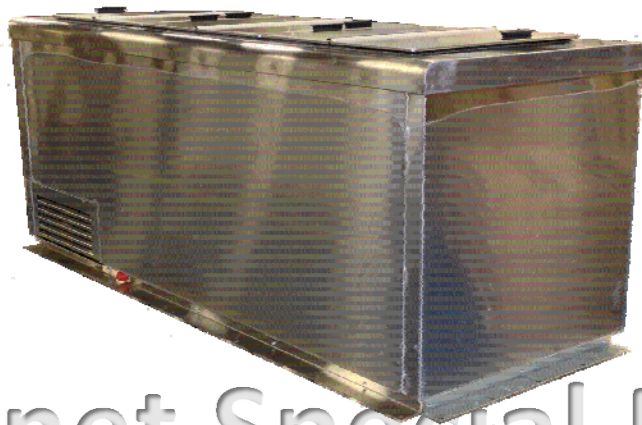

C. NELSON MANUFACTURING COMPANY, INC.

265 N LAKE WINDS PARKWAY, OAK HARBOR, OH 43449

www.cnelson.com, sales@cnelson.com, 419-898-3305

IS Price List 120 A

PG. 6

Eff. JULY 23, 2018

COLDPLATE

MODEL#	ALT#	TEMP*	Stainless	Capacity	L	W	H	HP	Volts	Amps	Wt. lbs
NSF Listed											
VBD4SE	BD3030CP	ex. -9	\$ 2,849	6.5 cu.ft	30	30	34	1/3	115/220	8	400
VBD6SE	BD4330CP		\$ 3,551	11.5 cu.ft	43	30	34	1/3	115	8	500
VBD8SE	BD5430CP		\$4,107	14 cu.ft	54	30	34	1/3	115	8	600
VBD10SE	BD6930CP		\$ 4,898	23 cu ft	69	30	34	1/2	115	10	780
VBD12SE	BD8230CP		\$ 5,527	25 cu.ft	82	30	34	1/2	115	11	910
VBD14SE	BD8830CP		\$ 6,000	29 cu.ft	88	30	34	1/2	115	11	980
VBD3688SE	BD8836CP		\$ 7,643	36 cu.ft	88	36	34	3/4	115	12	1200

***Specify novelties -9, scooping 0 deg., or refrigeration +26, with model number (ex. VBD8SE-0)**

NON-NSF											
VBD3688E			\$ 7,643		108	36	34	3/4	115	12	1400
VBS2	POP COOLER		\$ 1,455		20	30	20	shared			

Parts											
YZ0220	\$257	LARGE LID	Troyhills DLRS 20000, fits one small lid opening								10
YZ0235	\$165	SMALL LID	Troyhills SLRS 100, fits one small lid opening								8
YZ0410	\$68	LARGE GASKET	Fits one large lid opening								5
YZ0420	\$55	SMALL GASKET	Fits one small lid opening								4